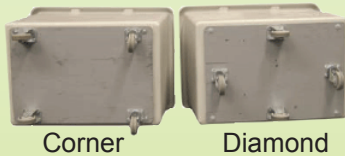

Starcart™ Utility Carts

Bushels? Why bushels?

The term bushels goes back hundreds of years for use in measuring grains and in the 20th century it became common to measure laundry in bushels. That term transferred to plastic utility trucks and is still commonly used today. A bushel is 2150 cubic inches or .035 cubic meters. Techstar has been manufacturing plastic carts since 1978.

Caster Pattern:

Mini Starcarts™

Bushels	Cubic Feet	Model No.	Casters	Base	Stocked Colours	Inside Dimensions (inches)	Outside Dimensions (inches)	Max Load (pounds)	Shipping Weight (pounds)
4	5	100A	3" all swivel	steel	grey	18x18x23	21x21x27	200	20
5	6	105A	3" all swivel	steel	grey	30x16x24	33x19x28	200	25
6	7	350A	3" all swivel	steel	grey	30x20x20	33x23x24	200	25
6	7	108A	3" all swivel	steel	grey	22x22x34	24x24x38	200	30
7	8	110A	3" all swivel	steel	grey	31x21x21	35x25x25	300	30
8	9	115A	3" all swivel	steel	grey	45x16x24	48x19x28	300	40

Econocarts™

Bushels	Cubic Feet	Model No.	Casters	Base	Stocked Colours	Inside Dimensions (inches)	Outside Dimensions (inches)	Max Load (pounds)	Shipping Weight (pounds)
8	9	111ECS	2.5" all swivel	----	black	----	36.5x24.5x26	175	23
10	12	125EC	3" all swivel	plywood	black	35x23x25	39x27x29	200	30